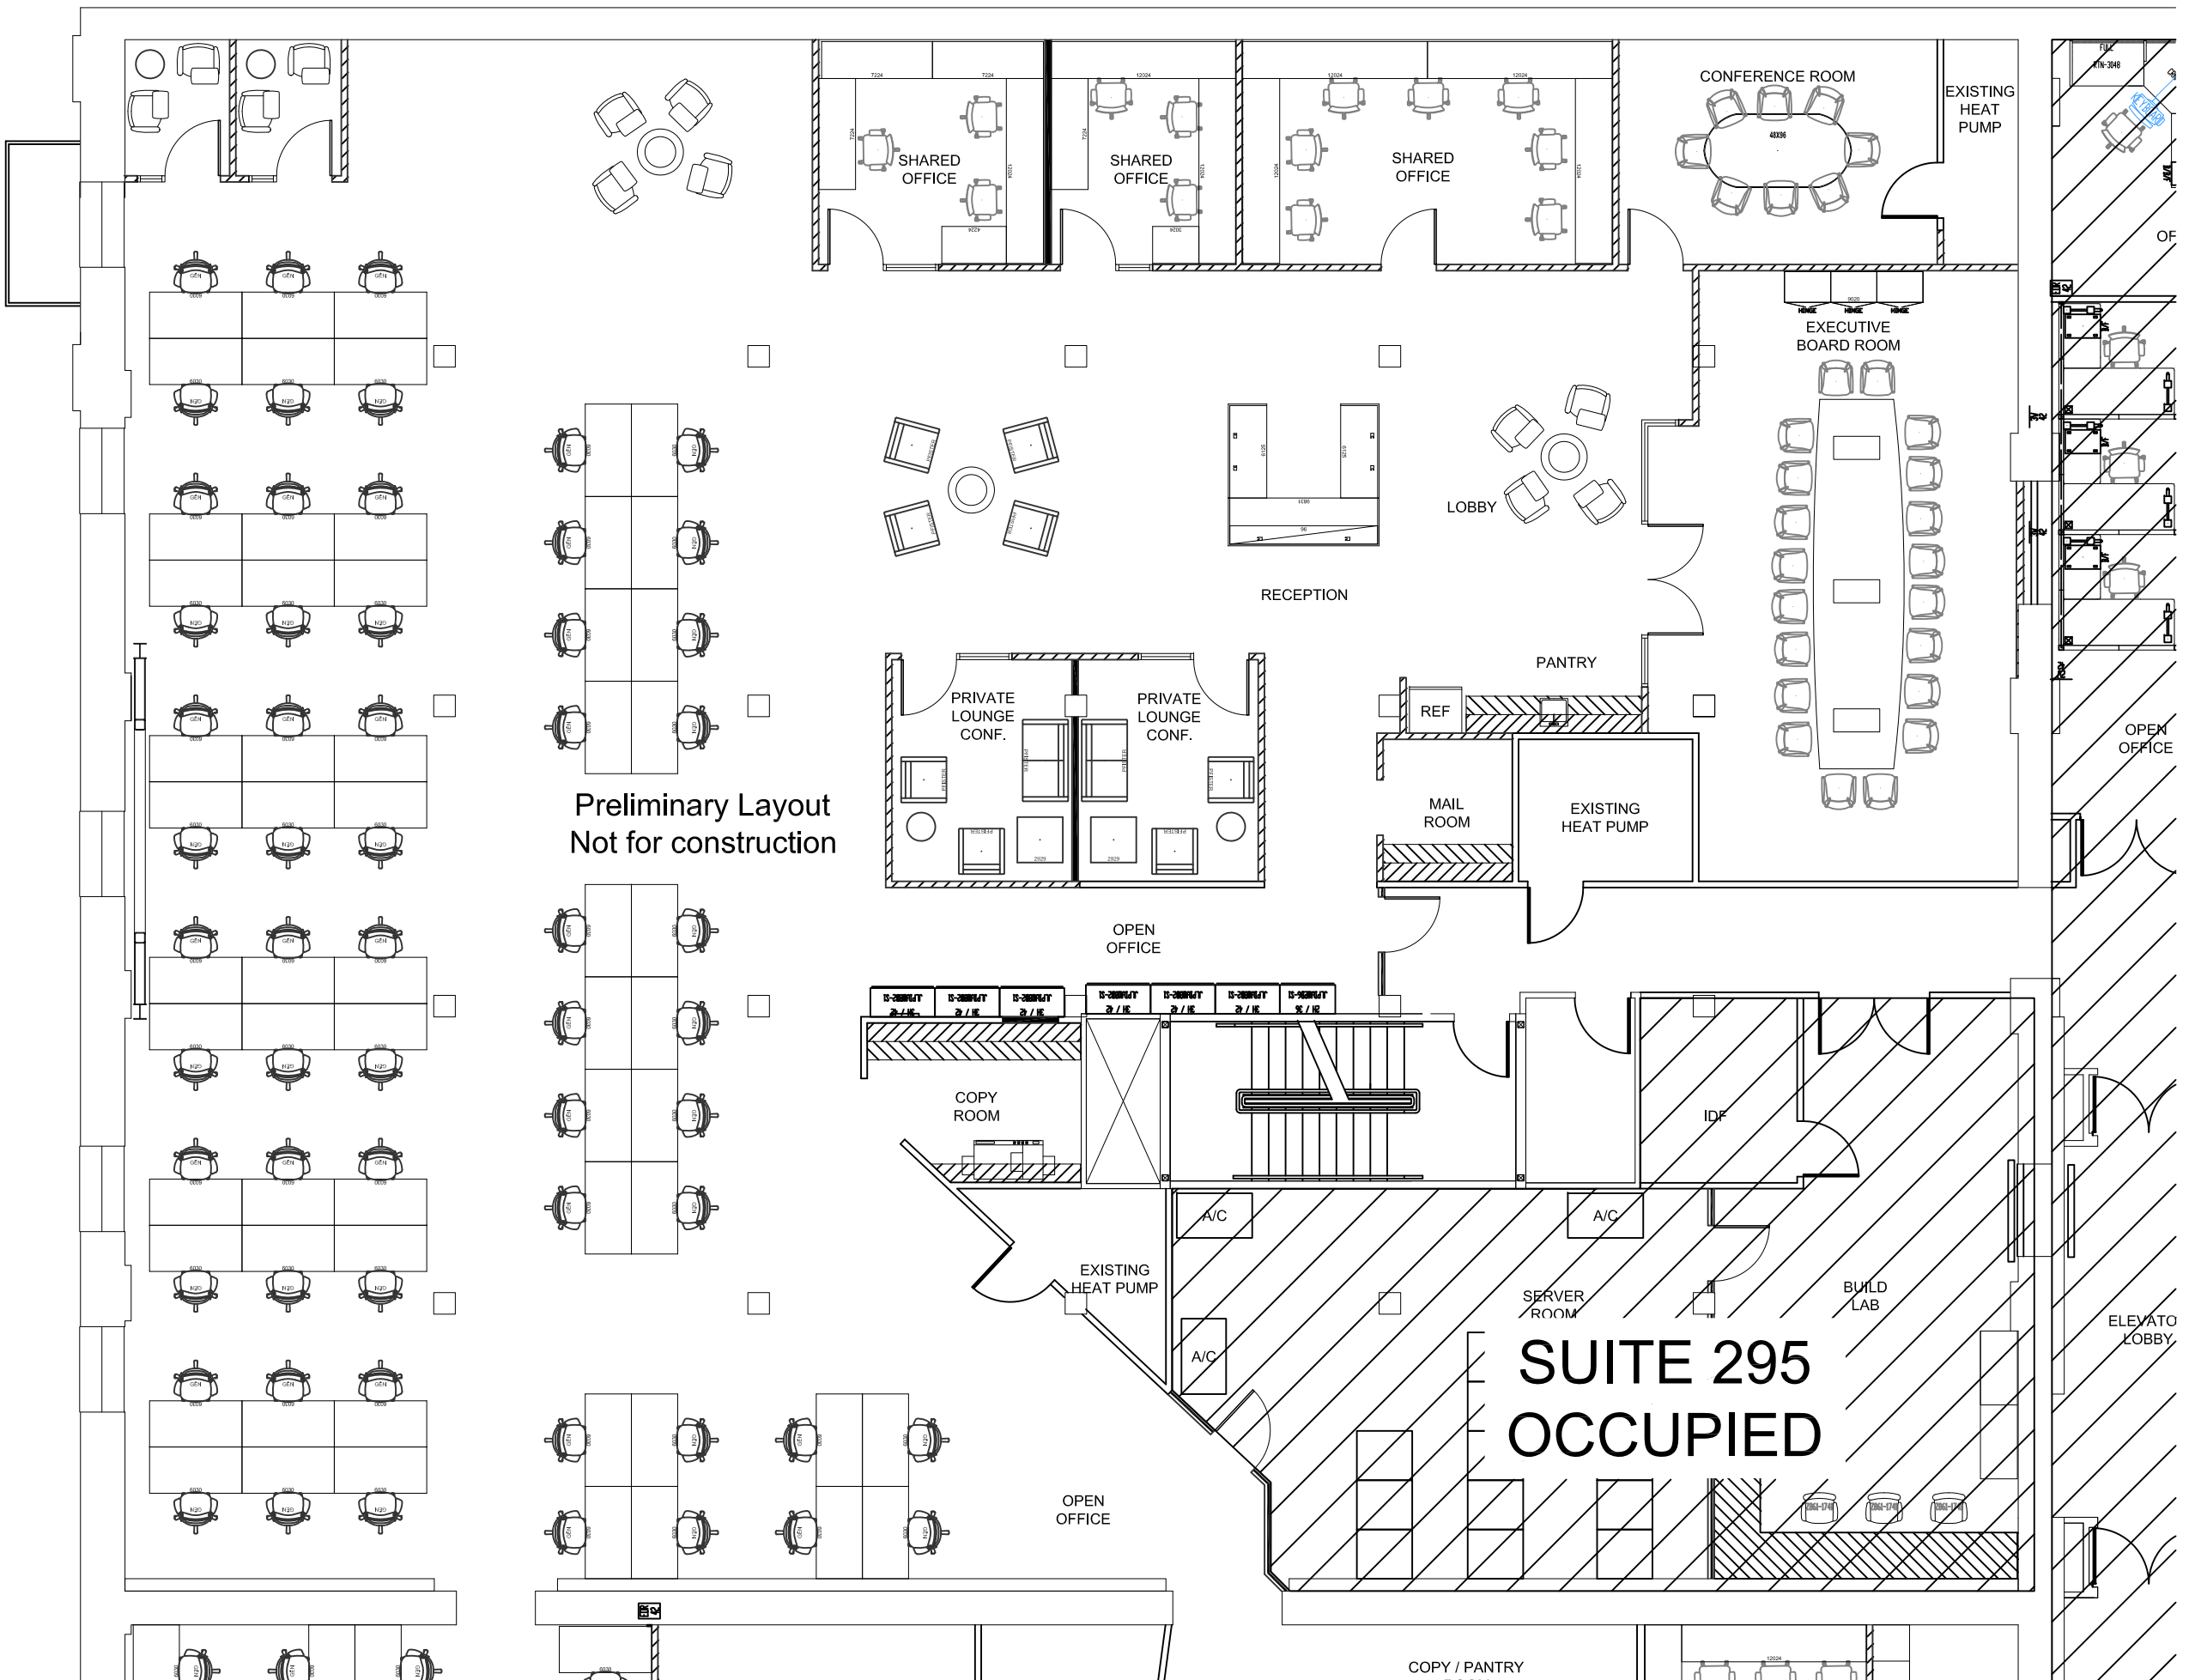

# INIC

OPEN OFFICE

EXISTING HEAT PUMP

PRIVATE LOUNGE CONF.

EXISTING HEAT PUMP

PRIVATE LOUNGE CONF.

CONFERENCE

CONFERENCE

EXISTING FIRE ESCAPE

EXISTING FIRE ESCAPE

Preliminary Layout  
Not for construction

EXISTING FIRE ESCAPE

Preliminary Layout  
Not for construction

**SUITE 295  
OCCUPIED**

COPY / PANTRY