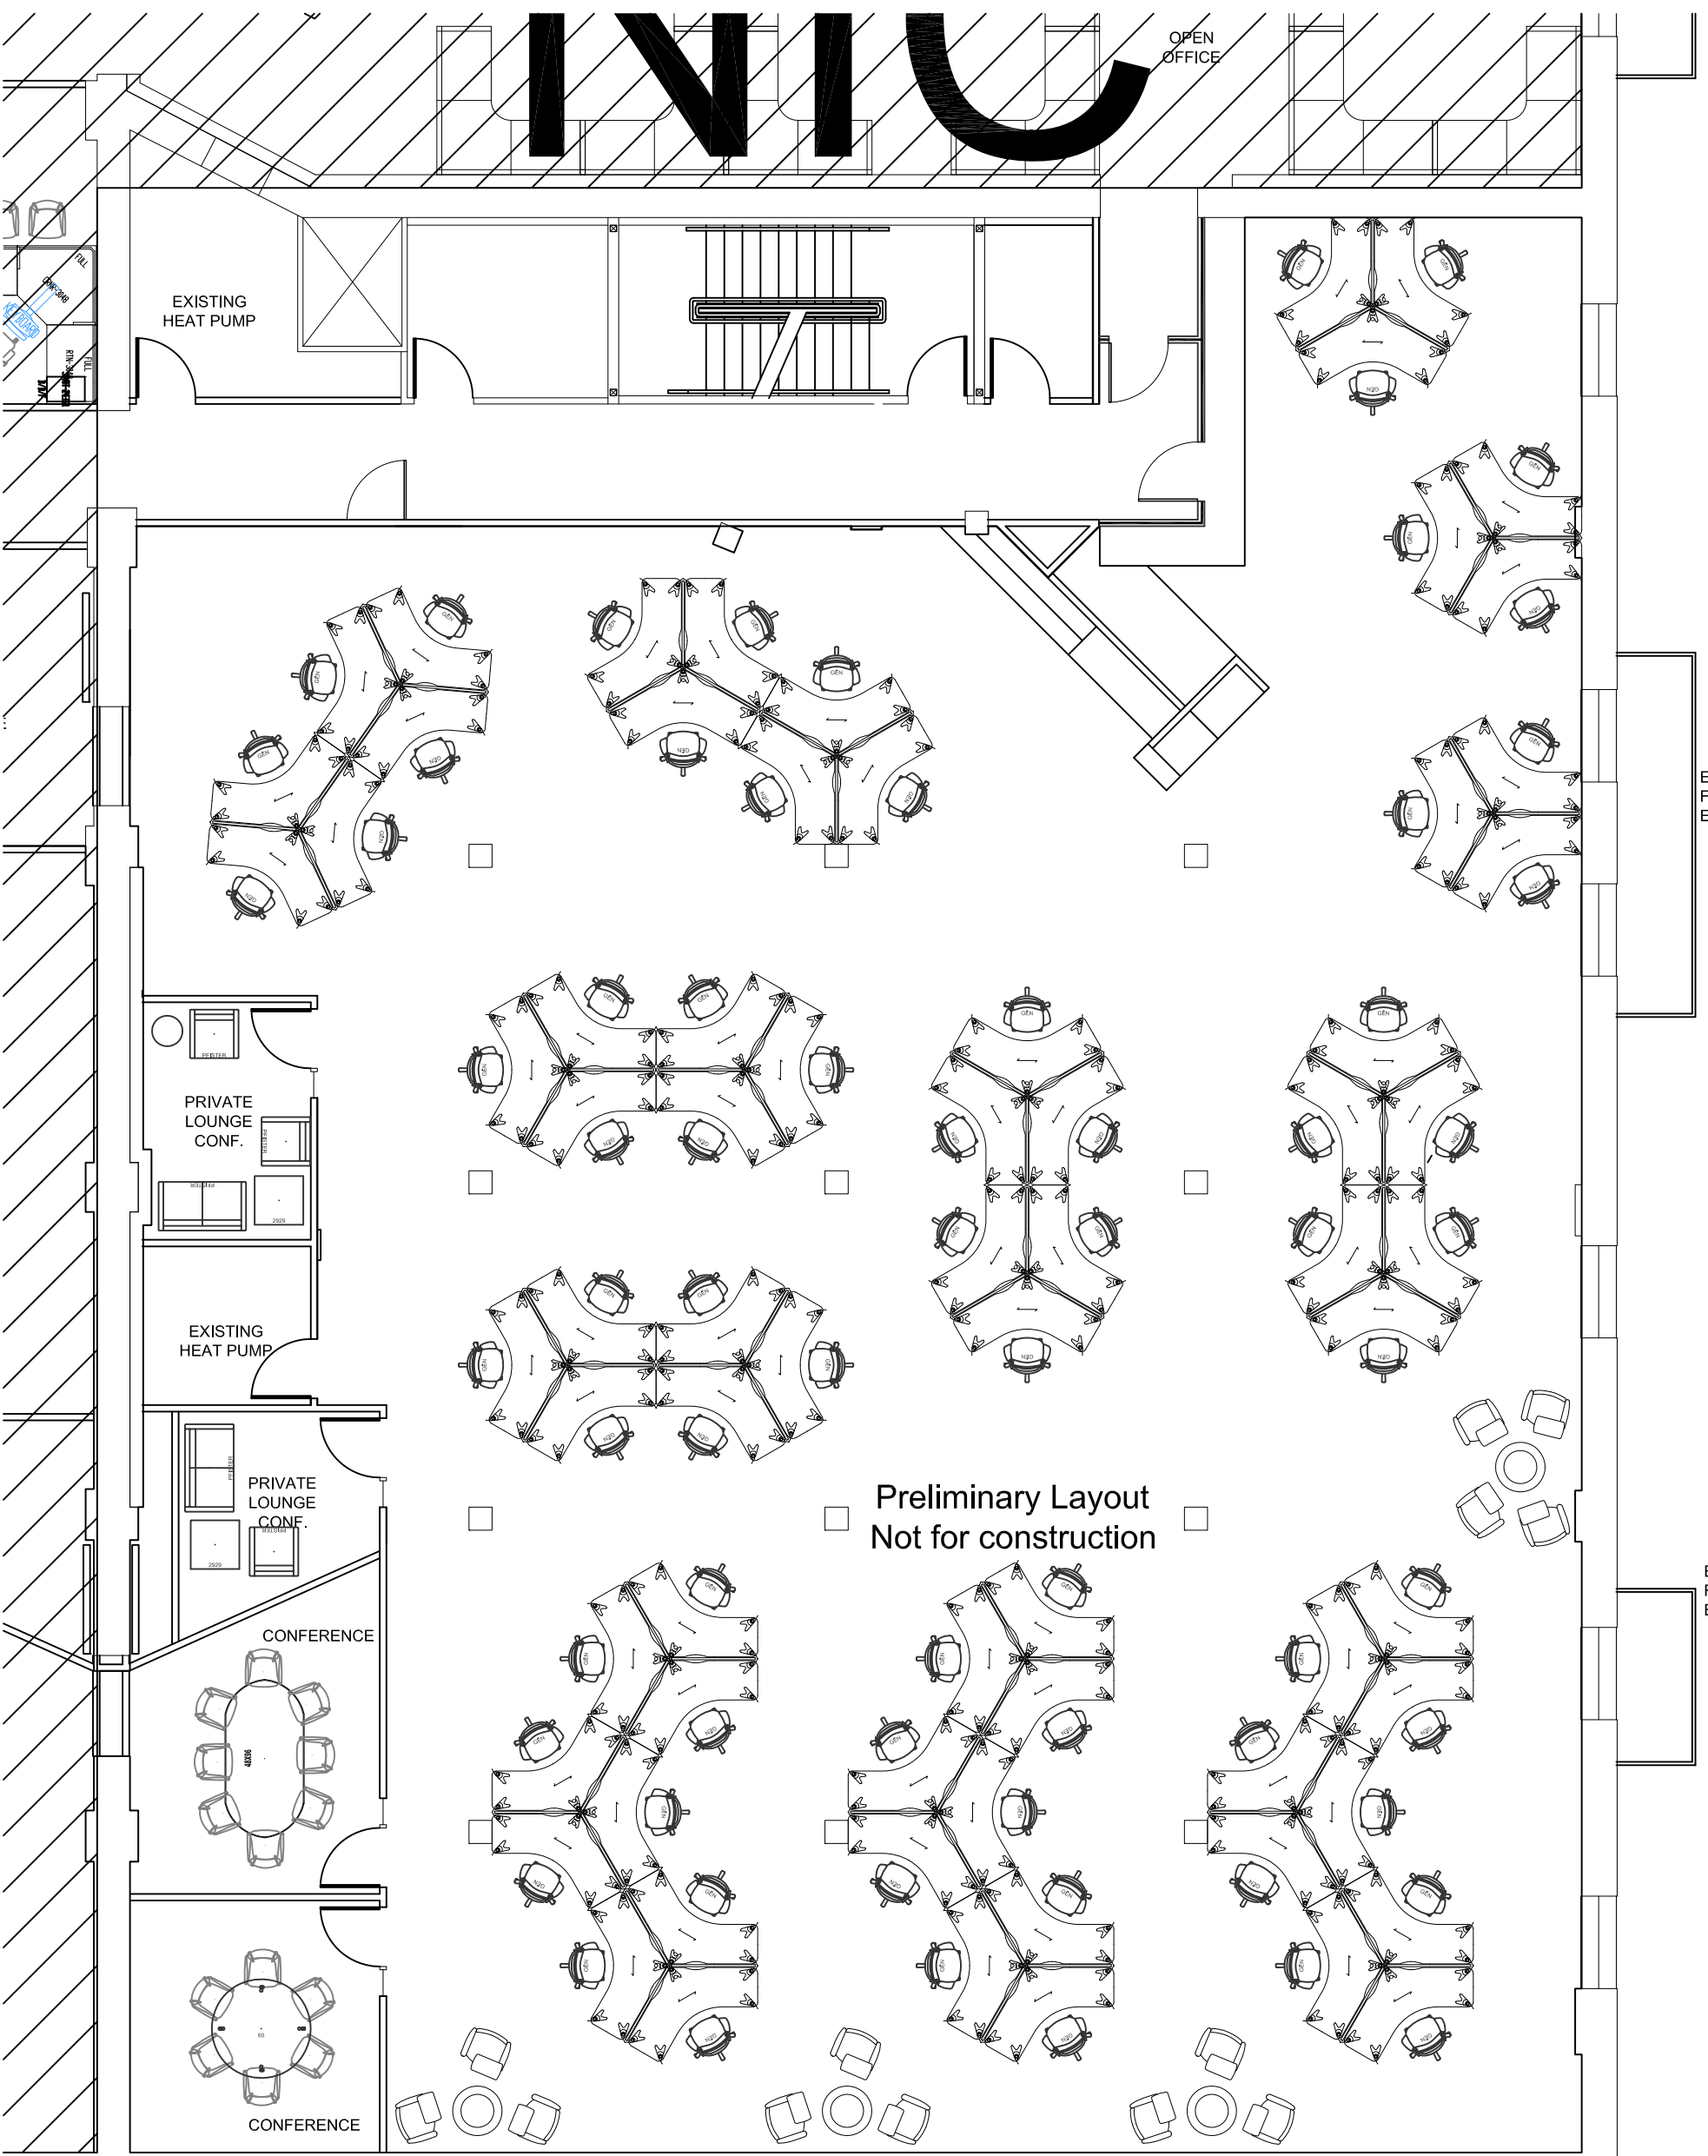

# INIC

OPEN OFFICE

EXISTING HEAT PUMP

PRIVATE LOUNGE CONF.

EXISTING HEAT PUMP

PRIVATE LOUNGE CONF.

CONFERENCE

CONFERENCE

EXISTING FIRE ESCAPE

EXISTING FIRE ESCAPE

Preliminary Layout  
Not for construction

EXISTING FIRE ESCAPE

Preliminary Layout  
Not for construction

**SUITE 295  
OCCUPIED**

COPY / PANTRY